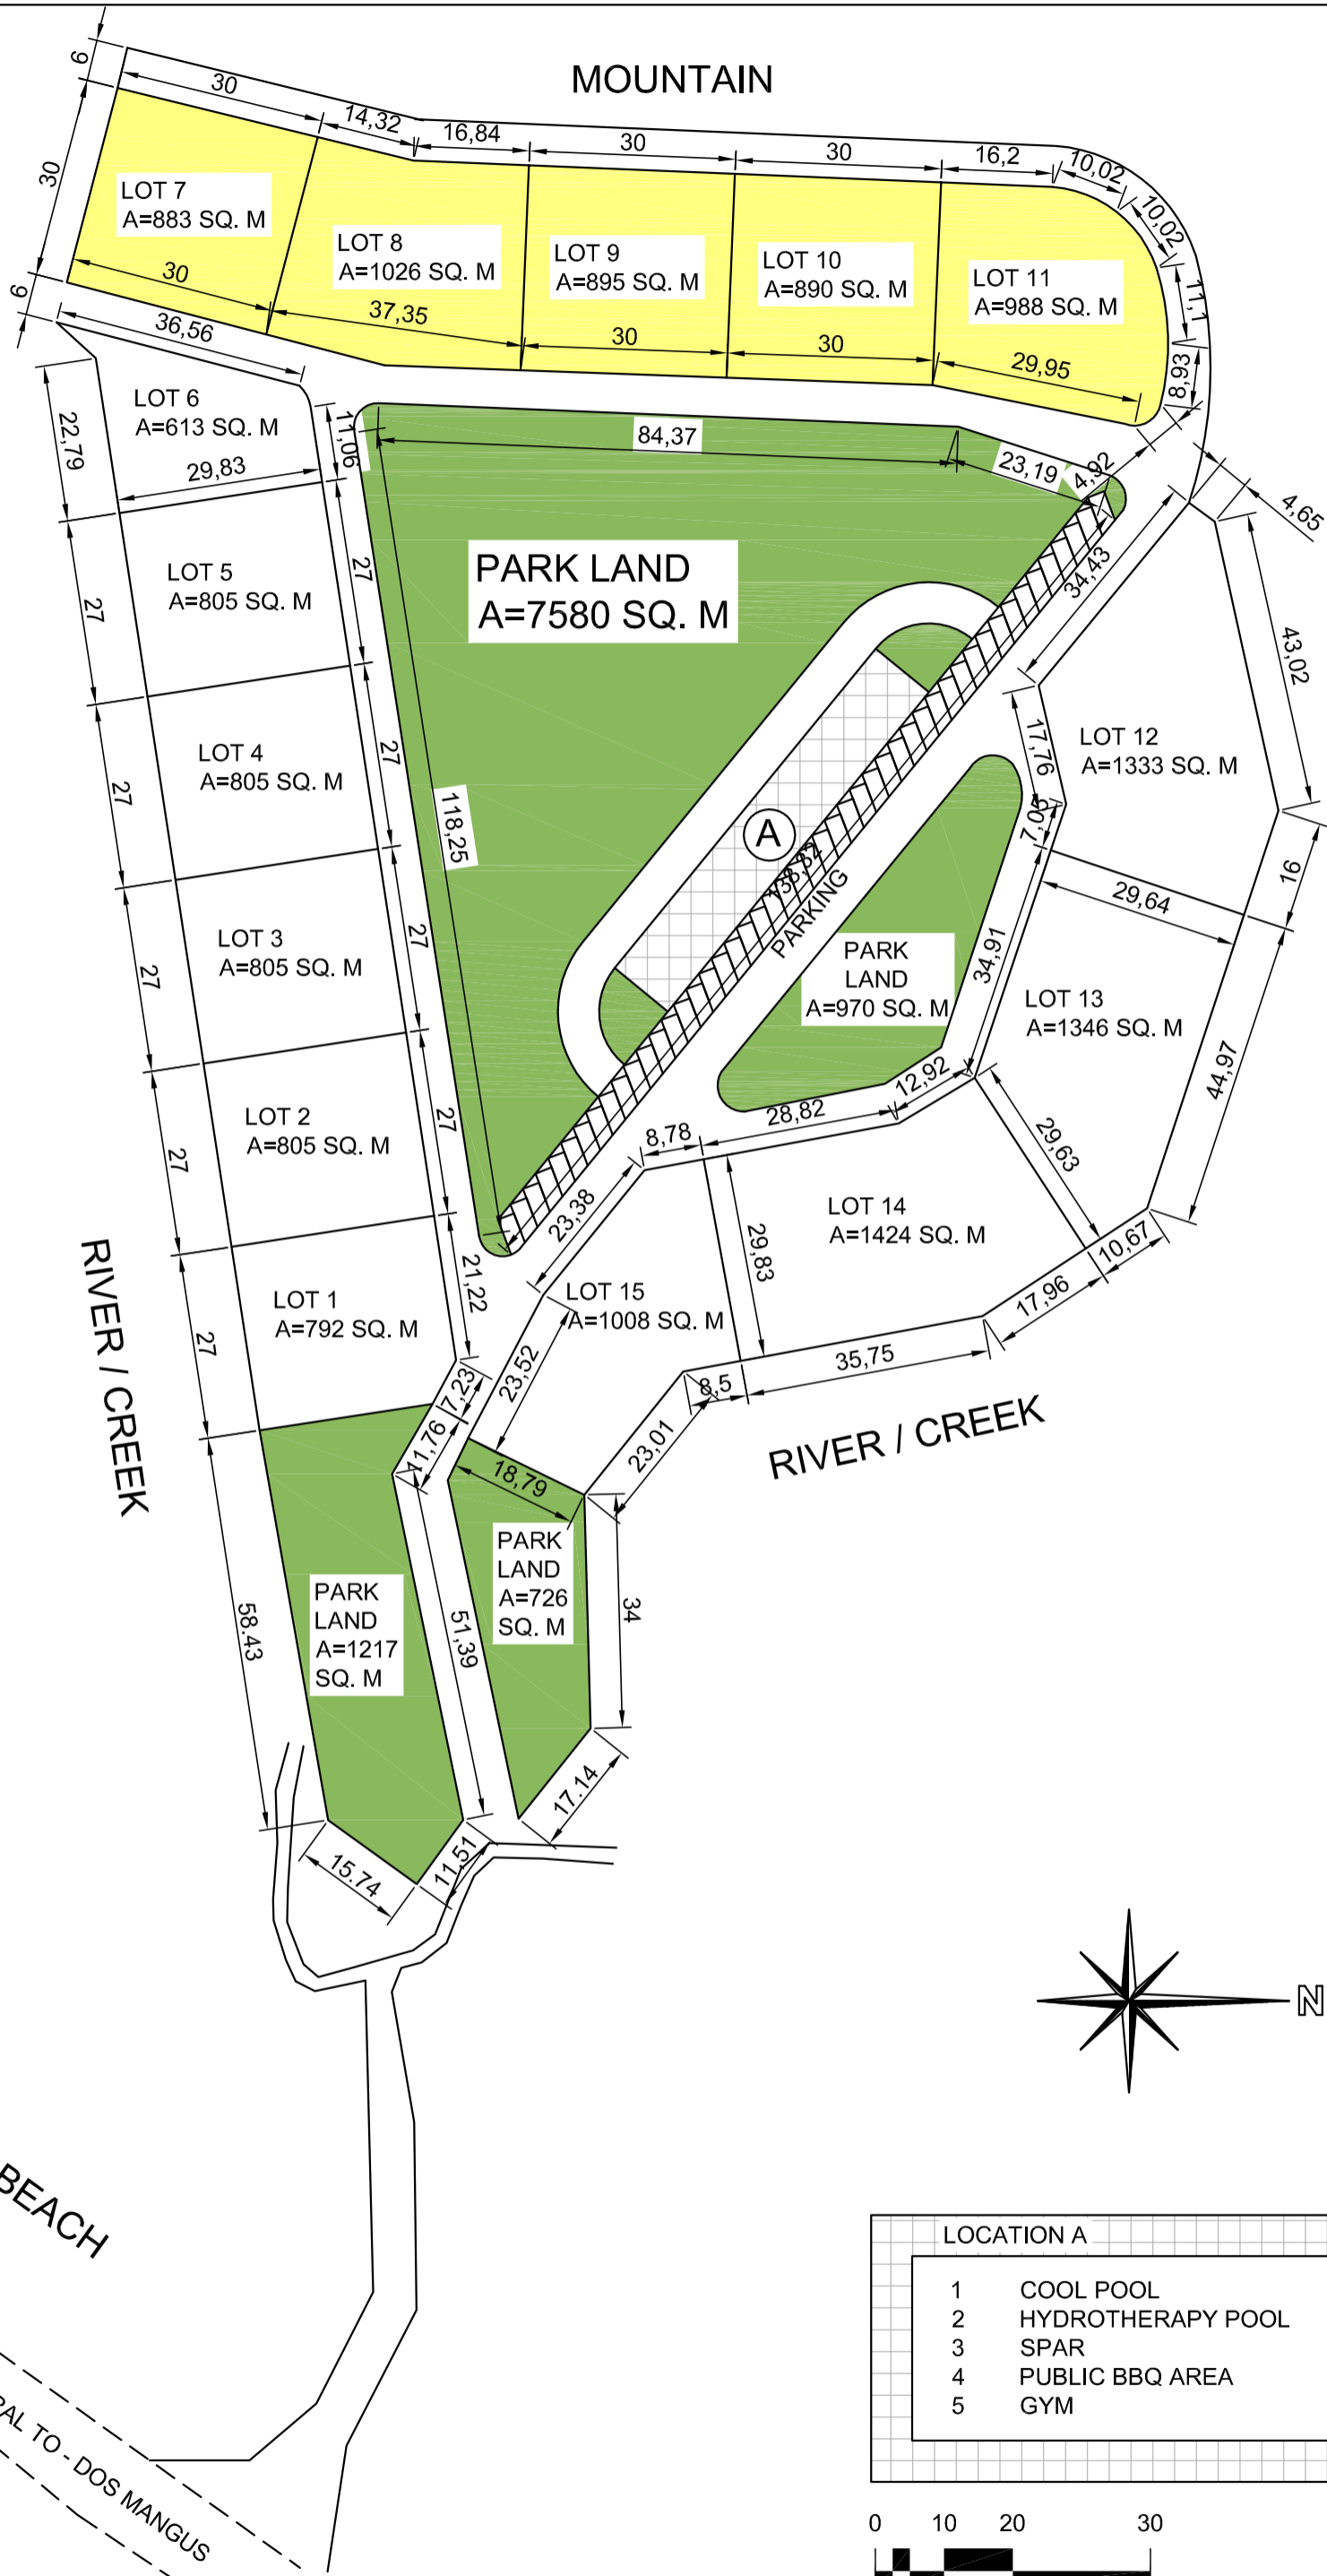

MOUNTAIN

LOCATION A	
1	COOL POOL
2	HYDROTHERAPY POOL
3	SPAR
4	PUBLIC BBQ AREA
5	GYM

BEACH

MANGLARAL TO - DOS MANGUS

TARD ROAD  
BEACH 1.6 KM